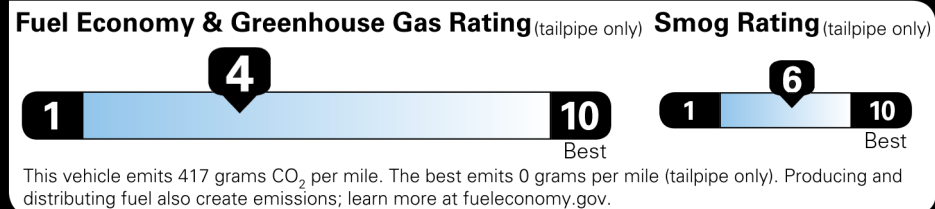

INTERIOR

1. SofTex(R)-Trimmed Heated & Ventilated Front Seats w/ Lumbar Support
   - 14-in. Toyota Audio Multimedia w/ Wireless Apple CarPlay & Android Auto Compatibility
   - SiriusXM w/3-Month Trial
   - 14-spk JBL(R) audio incl. subwoofer, amp, and JBL(R) FLEX portable speaker
   - Leather-trimmed heated steering wheel
   - TRD Leather Shift Knob
   - TRD Off-Road Carpet Floor Mats
   - Qi-compatible wireless charging
2. **For Full Product Details, Please Visit Toyota.com/4Runner**
   Full Tank of Gas

BASE MANUFACTURER'S SUGGESTED RETAIL PRICE $56,070.00

OPTIONAL EQUIPMENT

FE	50 STATE EMISSIONS	
3T	Roof Rail Cross Bars Gloss Black	420.00
63	Floor Mats- All Weather- '4Runner'	248.00
D5	Door Edge Guards- Front Color Keyed	150.00
MF	Mudguards- Fr +Rr Molded Black '4Runner'	175.00
R5	Cargo Tray- All Weather '4Runner'	140.00
T4	Badge Overlay- Front Emblem Black	65.00
T7	Badge Inserts- Rr TOYOTA Matte Black	65.00
W0	Wheels- 18" Accessory TRD Black	1,325.00

Not Original - Copy

Created: 2026-03-06 15:03:33 (UTC)

EPA DOT Fuel Economy and Environment

Gasoline Vehicle

Fuel Economy
21 MPG
Standard SUVs range from 12 to 115 MPG. The best vehicle rates 146 MPGe.
19 25
combined city/hwy city highway
4.8 gallons per 100 miles

You spend $3,250 more in fuel costs over 5 years compared to the average new vehicle.

Annual fuel cost $2,350

Actual results will vary for many reasons, including driving conditions and how you drive and maintain your vehicle. The average new vehicle gets 29 MPG and costs $8,500 to fuel over 5 years. Cost estimates are based on 15,000 miles per year at $3.30 per gallon. MPGe is miles per gasoline gallon equivalent. Vehicle emissions are a significant cause of climate change and smog.

fuel economy.gov
Calculate personalized estimates and compare vehicles

MANUFACTURER'S SUGGESTED RETAIL PRICE[†]	$58,658.00
DELIVERY, PROCESSING AND HANDLING FEE	1,495.00
TOTAL SUGGESTED RETAIL PRICE	$60,153.00

[†]Manufacturer's suggested retail price excludes delivery processing and handling fees, license and title fees, applicable federal, state and local taxes, and dealer and distributor options and accessories.

Delivered by Truck to: 24068
TOYOTA OF WEST PLAINS
1802 PORTER WAGONER BLVD
WEST PLAINS MO65775

TML1E1N2S0F0W0